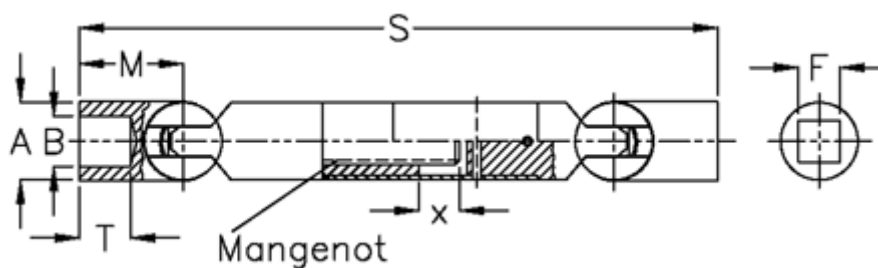

# Data Sheet

Article number: 078701043

Description: Telescopic ball joint 0.870.104.003  
s=700 x=190 square 40

## Measures

A	= 70
F	= 40
Longitudinal ribs	= 18x44x52
M	= 105.0
MD max N m	= 820
s	= 700
T	= 52
x	= 190